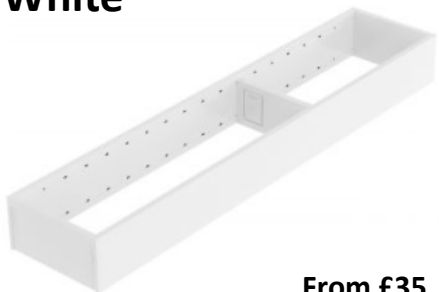

Legra-box inserts

All Prices include VAT.

blum

AMBIA-LINE Narrow Frame – Oion Grey

Catalogue Ref ZC7S450RS1-G

£35.00

Other colours available

AMBIA-LINE Wide Frame – Orion Grey

Catalogue Ref ZC7S450RS2-G

£40.00

Other colours available

AMBIA-LINE High Frame - Orion Grey

Catalogue Ref ZC7F400RSP-G

£60.00

Other colours available

White

From £35

Carbon Black

From £35

Bardolino Oak

From £51

Tennessee Walnut

From £51

Nebraska Oak

From £51