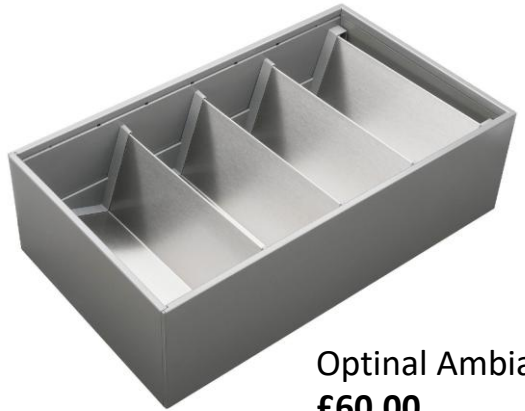

AMBIA-LINE Spice Holder
Catalogue Ref ZC7G0P01
£57.00

Optimal Ambia line high side available.
£60.00